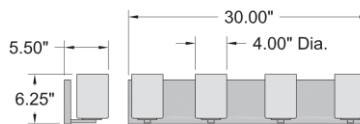

<b>FIXTURE</b>	<b>BACKPLATE / CANOPY</b>
Length:	Length 30"
Width: 30"	Width: .75"
Diameter	Diameter:
Height: 6.25"	Height: 5.5"
Extension: 5.5"	
Overall Height:	

**TECHNICAL SPECIFICATIONS**

**SPECIFICATIONS**

**IES FILE**

In addition to Access Lighting's purchase and warranty terms and conditions, by signing below or placing an order, you agree that you are authorized to bind the entity placing any order and acknowledge the following: All of sizes and measurements are approximate and all images are for illustrative purposes only. In the event of an inconsistency, the "Product Measurements" section controls. There also may be slight differences in the colors and designs compared to the displayed and printed images.